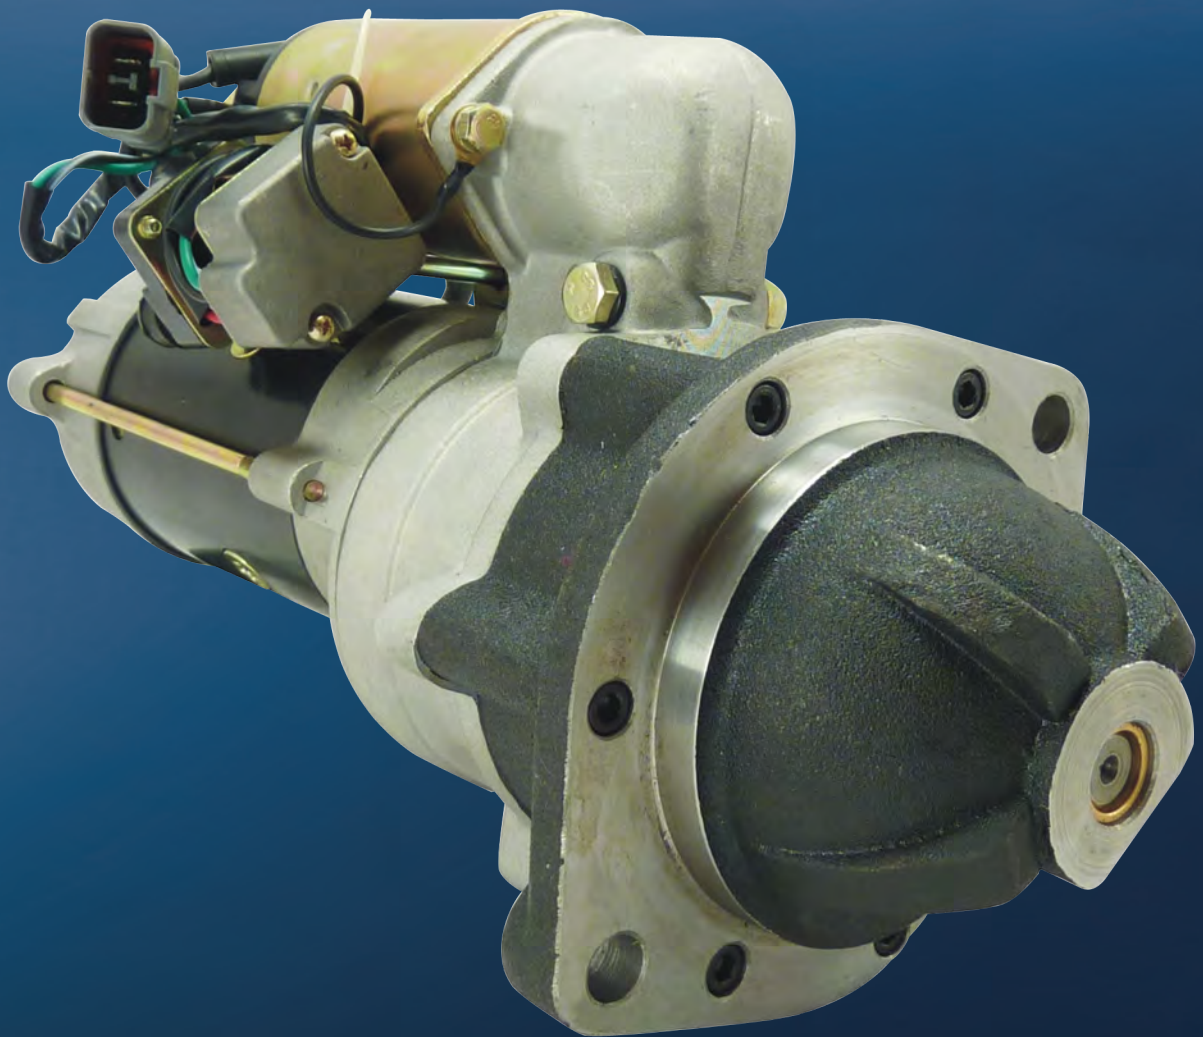

*Experience
Service
Trust*

O.E.M names and numbers are used for reference purposes only.